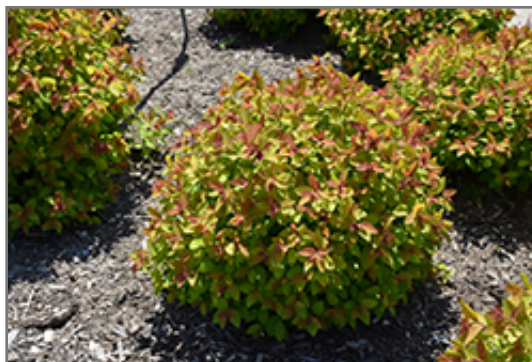

Ornamental Features

Double Play Big Bang Spirea features showy clusters of shell pink flowers with hot pink eyes at the ends of the branches from mid spring to mid summer. It has yellow deciduous foliage which emerges red in spring. The serrated pointy leaves turn an outstanding brick red in the fall.

Landscape Attributes

Double Play Big Bang Spirea is a multi-stemmed deciduous shrub with a more or less rounded form. Its relatively fine texture sets it apart from other landscape plants with less refined foliage.

This shrub will require occasional maintenance and upkeep, and is best pruned in late winter once the threat of extreme cold has passed. It is a good choice for attracting butterflies to your yard, but is not particularly attractive to deer who tend to leave it alone in favor of tastier treats. It has no significant negative characteristics.

Double Play Big Bang Spirea is recommended for the following landscape applications;

Double Play Big Bang Spirea flowers
Photo courtesy of NetPS Plant Finder

Double Play Big Bang Spirea
Photo courtesy of NetPS Plant Finder