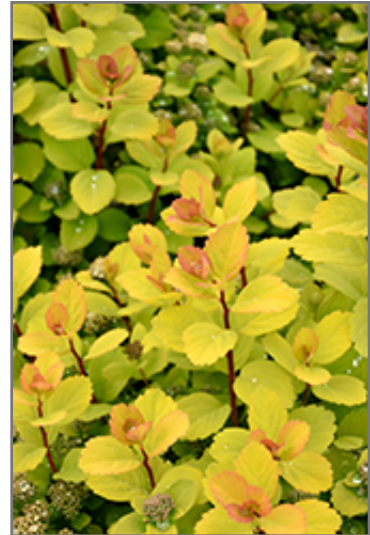

Planting & Growing

Glow Girl Birch Leaf Spirea will grow to be about 24 inches tall at maturity, with a spread of 24 inches. It tends to fill out right to the ground and therefore doesn't necessarily require facer plants in front. It grows at a medium rate, and under ideal conditions can be expected to live for approximately 20 years.

This shrub should only be grown in full sunlight. It prefers to grow in average to moist conditions, and shouldn't be allowed to dry out. It is not particular as to soil type or pH. It is highly tolerant of urban pollution and will even thrive in inner city environments. This is a selected variety of a species not originally from North America.

Glow Girl Birch Leaf Spirea foliage
Photo courtesy of NetPS Plant Finder